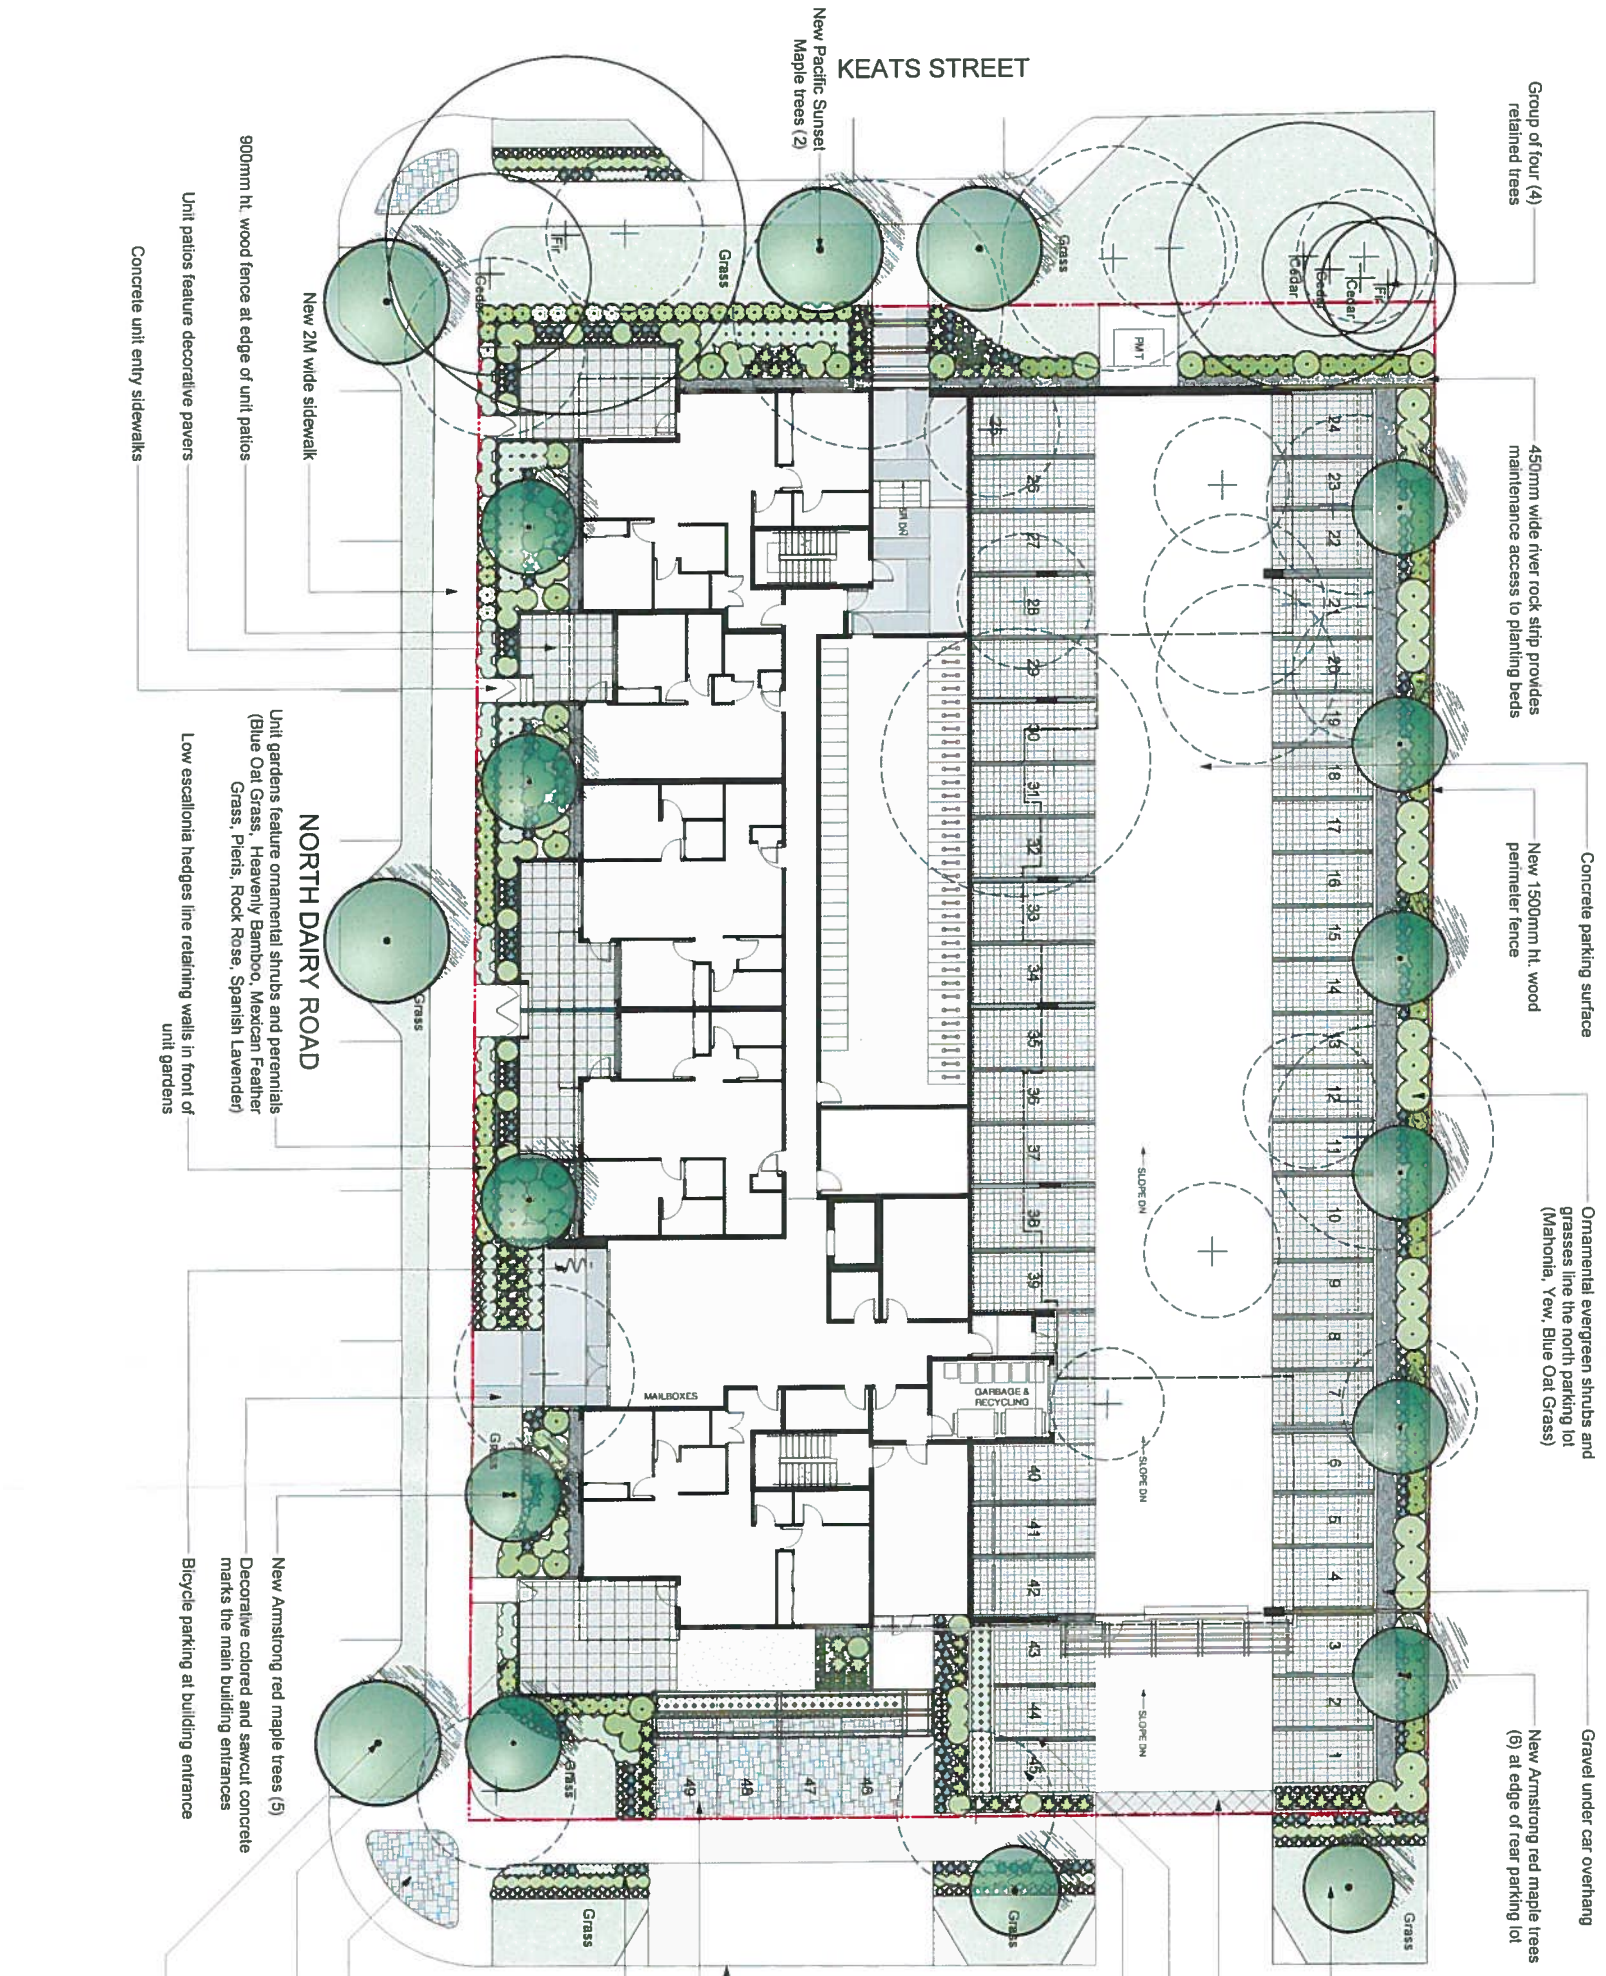

# 1586 North Dairy Road | Landscape Concept

1. All work to be completed to current BCSLA Landscape Standards
2. All soft landscape to be irrigated with an automatic irrigation system

**RECEIVED**  
MAR 31 2017